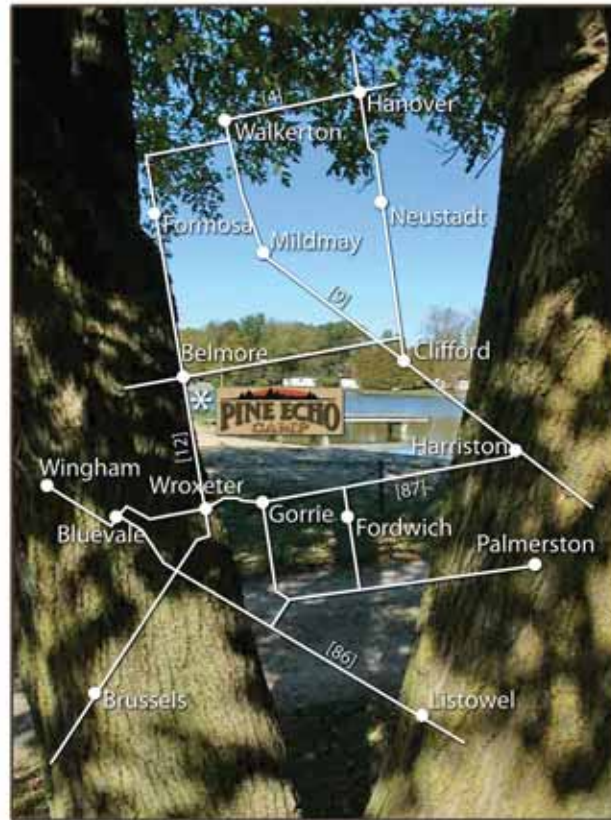

Fun times at Pine Echo...

Thank you for your interest in our campground.
We hope to see you soon!

Approximate distance from: (in Km)

Hanover	36
Listowel	37
Kitchener/Waterloo	88
Mississauga	150
Toronto	176

91064 Belmore Line
R.R.#1 Wroxeter, ON
N0G 2X0

*Reservations are preferred.

Seasonal, Weekly & Daily Camping

Operational May 15 - October 15.
Located 7 Km North of Wroxeter, on Huron
County Rd. #12, in the Hamlet of Belmore.

Fifty-two acres of beautiful land, including a
five acre pond and sandy beaches.

If you're looking for a fun & relaxing family
getaway destination, then Pine Echo
Camp is the place to be!

Your Hosts:
"The Grants"